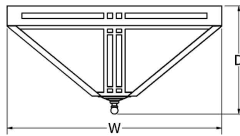

### GENERAL SPECIFICATION

- LED:** High efficiency mid-power LEDs are field serviceable.
- LED Dimming:** 1% 0-10V dimming standard with LED lamping option.
- Body:** Body formed with 18ga steel.
- Acrylic:** UL-94 HB Flame Class rated.
- Modifications:** Consult factory for lamping, cluster, or sizing options.
- Finish:** Highly durable oven cured no VOC premium powder coat.
- Surge Protection:** External surge protector provided as standard.