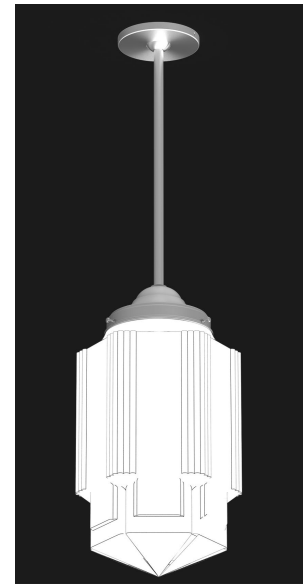

SAMPLE CATALOG NUMBER:					
GL-2536-		W5-	A-	NSN-	A- 036
MODEL NO.	LAMPING	GLASS	FINISH	OPTION(S)	OVERALL HEIGHT
GL-2535	IN1. 1MED 120V only	6" Fitter: A. 10" x 16"	Standard: Powder Coat BLK -Black BL -Blue GR -Gray LG -Light Gray BE -Beige PAB -Antique Brass PA -Painted Aluminum PTC -Painted Copper WH -White DBZ -Dark Bronze NSN -New Satin Nickel BRN -Brown RD -Red CH -Champagne RG -Reed Green SG -Sungold GM -Gun Metal POR -Oil Rubbed Bronze Textured Powder TLV -Light Verdigris TWH -Textured White TBL -Textured Black TS -Textured Silver TBN -Terra Brown TBZ -Textured Bronze Premium: SA -Satin Aluminum	A. No Options B. Damp Location Available in powder coat or Satin Aluminum finish. E. Emergency Ballast Operates one fluorescent lamp. Remote mount up to 5' from lamps in controlled environment with an area temperature range of 32°-131°F. Non-dimming compact fluorescent only. Specify 120 or 277 voltage. EL. Emergency LED Remote mount up to 10' from light source in controlled environment with an area temperature range of 32°-131°F. LED only. Specify 120 or 277 voltage.	Specify overall height in inches.
GL-2536	E. 1CFQ13 K. 2CFQ13 Y0. 11LED30 F. 1CFQ18 L. 2CFQ18 Y5. 11LED35 G. 1CFQ26 M. 2CFQ26 Y4. 11LED40 H. 1CFT26 N. 2CFT26 W0. 16LED30 I. 1CFT32 O. 2CFT32 W5. 16LED35 J. 1CFT42 P. 2CFT42 W4. 16LED40				
GL-2537	Q. 3CFT26 R. 3CFT32 S. 3CFT42 Specify Voltage Q-S: 1 - 120v 2 - 277v				