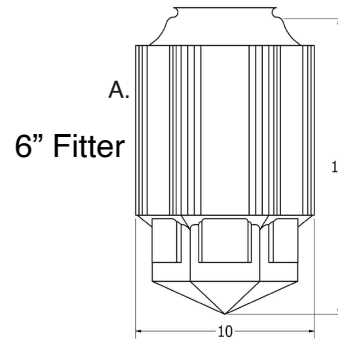

SAMPLE CATALOG NUMBER:					
GL-2536-		W5-	A-	NSN-	A- 036
MODEL NO.	LAMPING	GLASS	FINISH	OPTION(S)	OVERALL HEIGHT
GL-2535	IN1. 1MED 120V only	6" Fitter: A. 10" x 16"	Standard: Powder Coat BLK -Black BL -Blue GR -Gray LG -Light Gray BE -Beige PAB -Antique Brass PA -Painted Aluminum PTC -Painted Copper WH -White DBZ -Dark Bronze NSN -New Satin Nickel BRN -Brown RD -Red CH -Champagne RG -Reed Green SG -Sungold GM -Gun Metal POR -Oil Rubbed Bronze Textured Powder TLV -Light Verdigris TWH -Textured White TBL -Textured Black TS -Textured Silver TBN -Terra Brown TBZ -Textured Bronze Premium: SA -Satin Aluminum	A. No Options B. Damp Location Available in powder coat or Satin Aluminum finish. E. Emergency Ballast Operates one fluorescent lamp. Remote mount up to 5' from lamps in controlled environment with an area temperature range of 32°-131°F. Non-dimming compact fluorescent only. Specify 120 or 277 voltage. EL. Emergency LED Remote mount up to 10' from light source in controlled environment with an area temperature range of 32°-131°F. LED only. Specify 120 or 277 voltage.	Specify overall height in inches.
GL-2536	E. 1CFQ13 K. 2CFQ13 Y0. 11LED30 F. 1CFQ18 L. 2CFQ18 Y5. 11LED35 G. 1CFQ26 M. 2CFQ26 Y4. 11LED40 H. 1CFT26 N. 2CFT26 W0. 16LED30 I. 1CFT32 O. 2CFT32 W5. 16LED35 J. 1CFT42 P. 2CFT42 W4. 16LED40				
GL-2537	Q. 3CFT26 R. 3CFT32 S. 3CFT42 Specify Voltage Q-S: 1 - 120v 2 - 277v				