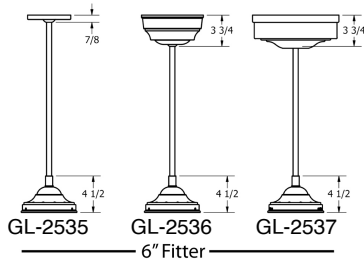

SAMPLE CATALOG NUMBER:					
GL-2536-		W5-	A-	NSN-	A- 036
MODEL NO.	LAMPING	GLASS	FINISH	OPTION(S)	OVERALL HEIGHT
GL-2535	IN1. 1MED 120V only	6" Fitter: A. 10" x 16"	Standard: Powder Coat BLK -Black BL -Blue GR -Gray LG -Light Gray BE -Beige PAB -Antique Brass PA -Painted Aluminum PTC -Painted Copper WH -White DBZ -Dark Bronze NSN -New Satin Nickel BRN -Brown RD -Red CH -Champagne RG -Reed Green SG -Sungold GM -Gun Metal POR -Oil Rubbed Bronze Textured Powder TLV -Light Verdigris TWH -Textured White TBL -Textured Black TS -Textured Silver TBN -Terra Brown TBZ -Textured Bronze Premium: SA -Satin Aluminum	A. No Options B. Damp Location Available in powder coat or Satin Aluminum finish. E. Emergency Ballast Operates one fluorescent lamp. Remote mount up to 5' from lamps in controlled environment with an area temperature range of 32°-131°F. Non-dimming compact fluorescent only. Specify 120 or 277 voltage. EL. Emergency LED Remote mount up to 10' from light source in controlled environment with an area temperature range of 32°-131°F. LED only. Specify 120 or 277 voltage.	Specify overall height in inches.
GL-2536	E. 1CFQ13 K. 2CFQ13 Y0. 11LED30 F. 1CFQ18 L. 2CFQ18 Y5. 11LED35 G. 1CFQ26 M. 2CFQ26 Y4. 11LED40 H. 1CFT26 N. 2CFT26 W0. 16LED30 I. 1CFT32 O. 2CFT32 W5. 16LED35 J. 1CFT42 P. 2CFT42 W4. 16LED40				
GL-2537	Q. 3CFT26 R. 3CFT32 S. 3CFT42 Specify Voltage Q-S: 1 - 120v 2 - 277v				