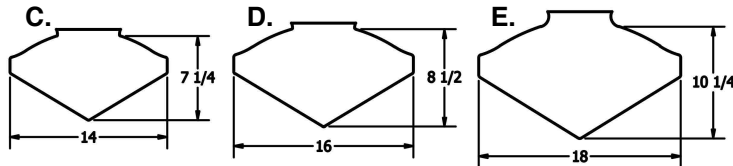

PRIORITY - High Output

Schoolhouse Interior Surface Mount

9777 Reavis Park Drive

St. Louis, MO 63123

800.331.2425 or 314.631.6000

sales@glighting.com www.glighting.com

GENERAL SPECIFICATION

LED: High efficiency LEDs are field serviceable.

Heatsink: Only available in black anodized.

LED Dimming: Standard 0-10V dimming. TRIAC, DALI, or DMX available upon request.

Body: 18ga steel or .050 aluminum glass fitter.

Glass: White opal diffuser hand blown in the USA.

Modifications: Consult factory for lamping options.

Finish: Highly durable oven cured no VOC premium powder coat.

Surge Protection: External surge protector provided as standard.

SAMPLE CATALOG NUMBER: GL-3575-				
MODEL NO.	AA5-	D-	NSN-	A-
MODEL NO.	LAMPING	GLASS	FINISH	OPTION(S)
GL-3575 Driver mounted inside canopy	AA0. 1LED30L AA5. 1LED35L AA4. 1LED40L BB0. 1LED30M BB5. 1LED35M BB4. 1LED40M	6" Fitter: C. 14" x 7 1/4" D. 16" x 8 1/2" E. 18" x 10 1/4"	Standard: Powder Coat BLK-Black BL-Blue GR-Gray LG-Light Gray BE-Beige PAB-Antique Brass PA-Painted Aluminum PTC-Painted Copper WH-White DBZ-Dark Bronze NSN-New Satin Nickel BRN-Brown RD-Red CH-Champagne RG-Reed Green SG-Sungold GM-Gun Metal POR-Oil Rubbed Bronze Textured Powder TLV-Light Verdigris TWH-Textured White TBL-Textured Black TS-Textured Silver TBN-Terra Brown TBZ-Textured Bronze Premium: SA-Satin Aluminum	A. No Options B. Damp Location Available in powder coat or Satin Aluminum finish. EL. Emergency LED Remote mount up to 10' from light source in controlled environment with an area temperature range of 32°-131°F. LED only. Specify 120 or 277 voltage. IEL. Integral Emergency LED Integrally mounted emergency driver.

All dimensions are nominal.

Light Source Definition

Code	LED	Total Wattage	Delivered Lumens	Kelvin	CRI
AA0	1LED30L	34	3520	3000	80
AA5	1LED35L	34	3520	3500	80
AA4	1LED40L	34	3520	4000	80
BB0	1LED30M	48	4567	3000	80
BB5	1LED35M	48	4567	3500	80
BB4	1LED40M	48	4567	4000	80

Universal Voltage unless otherwise specified.