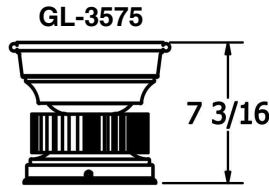

SAMPLE CATALOG NUMBER: GL-3575-				
MODEL NO.	AA5-	D-	NSN-	A-
MODEL NO.	LAMPING	GLASS	FINISH	OPTION(S)
GL-3575 Driver mounted inside canopy	AA0. 1LED30L AA5. 1LED35L AA4. 1LED40L BB0. 1LED30M BB5. 1LED35M BB4. 1LED40M	6" Fitter: C. 14" x 7 1/4" D. 16" x 8 1/2" E. 18" x 10 1/4"	Standard: Powder Coat BLK-Black BL-Blue GR-Gray LG-Light Gray BE-Beige PAB-Antique Brass PA-Painted Aluminum PTC-Painted Copper WH-White DBZ-Dark Bronze NSN-New Satin Nickel BRN-Brown RD-Red CH-Champagne RG-Reed Green SG-Sungold GM-Gun Metal POR-Oil Rubbed Bronze Textured Powder TLV-Light Verdigris TWH-Textured White TBL-Textured Black TS-Textured Silver TBN-Terra Brown TBZ-Textured Bronze Premium: SA-Satin Aluminum	A. No Options B. Damp Location Available in powder coat or Satin Aluminum finish. EL. Emergency LED Remote mount up to 10' from light source in controlled environment with an area temperature range of 32°-131°F. LED only. Specify 120 or 277 voltage. IEL. Integral Emergency LED Integrally mounted emergency driver.

All dimensions are nominal.

Light Source Definition

Code	LED	Total Wattage	Delivered Lumens	Kelvin	CRI
AA0	1LED30L	34	3520	3000	80
AA5	1LED35L	34	3520	3500	80
AA4	1LED40L	34	3520	4000	80
BB0	1LED30M	48	4567	3000	80
BB5	1LED35M	48	4567	3500	80
BB4	1LED40M	48	4567	4000	80

Universal Voltage unless otherwise specified.