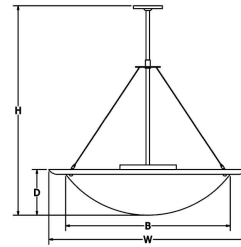

SOUTHGATE

Indoor Pendant

9777 Reavis Park Drive

St. Louis, MO 63123

800.331.2425 or 314.631.6000

sales@lighting.com www.lighting.com

GENERAL SPECIFICATION

LED: High efficiency mid-power LEDs are field serviceable. Universal voltage.

LED Dimming: Standard 1% 0-10V dimming with LED lamping option.

Body: Ring spun in 18ga steel or .050 aluminum.
Closed body with LED lamping.

Canopy: Low profile. May be mounted on flat or sloped ceilings up to 40°.

Acrylic: Seamless acrylic is UL-94 HB Flame Class rated.

Finish: Highly durable oven cured no VOC premium powder coat.

Surge Protection: External surge protector provided as standard.

Textured white pan with LED lamping