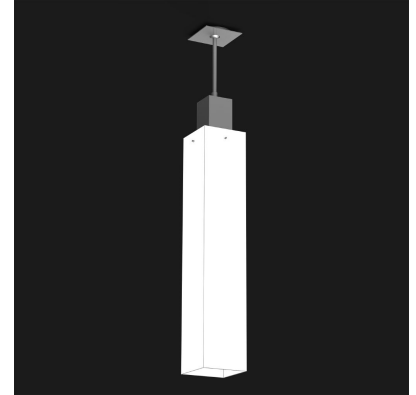

VOYAGER

Indoor Pendant

9777 Reavis Park Drive
St. Louis, MO 63123
800.331.2425 or 314.631.6000

sales@lighting.com www.lighting.com

GENERAL SPECIFICATION

- LED:** High efficiency mid-power LEDs are field serviceable.
- LED Dimming:** Standard 1% 0-10V dimming. TRIAC, DALI, or DMX available upon request.
- Down Light:** 90CRI 17 watt 2000 lumen module. Lamping code ending with "DL" includes downlight.
- Body:** 1/8" aluminum body. White powder coated metal cap with non-downlight lamping options.
- Canopy:** Matches fixture finish. Low profile canopy may be mounted on flat or sloped ceilings up to 40°. Available stem or field adjustable cord and cable.
- Cable Hanger Option:** Supplied with standard 72" white cord and cable. Field adjustable.
- Finish:** Highly durable oven cured no VOC premium powder coat.
- Modifications:** Consult factory for lamping or cluster options.
- Surge Protection:** External surge protector provided as standard.