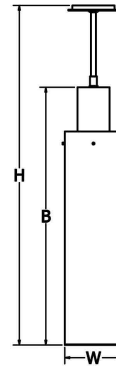

SAMPLE CATALOG NUMBER:						
GL-2515-	N-	W-	NSN-	1-	A-	042
MODEL NO.	LAMPING	ACRYLIC	FINISH	HANGER	OPTION(S)	OVERALL HEIGHT
GL-2515 W in 7" mm 180 B in 32" mm 810 12lbs 5.5kg Fixture does not include downlight	M. 4LED30 N. 4LED35 O. 4LED40	Standard: W White Opal S Satin White Acrylic is UL-94 HB Flame Class rated.	Standard: Powder Coat BLK-Black BL-Blue GR-Gray LG-Light Gray BE-Beige PAB-Antique Brass PA-Painted Aluminum PTC-Painted Copper WH-White DBZ-Dark Bronze NSN-New Satin Nickel BRN-Brown RD-Red CH-Champagne RG-Reed Green SG-Sungold GM-Gun Metal POR-Oil Rubbed Bronze	1. Stem Remote driver.	A. No Options BC. Black Cord Fixture supplied with black power cord. LC. 150" Cord & Cable Fixture supplied with 150" of cable and standard white cord or optional black cord. EL. Emergency LED Remote mount up to 10' from light source in controlled environment with an area temperature range of 32°-131°F. Specify 120 or 277 voltage.	Stem mount only - Specify overall height in inches. Standard overall height shown by model no.
GL-2516 W in 7" mm 180 B in 42" mm 1065 20lbs 9kg Fixture does not include downlight	P. 8LED30 Q. 8LED35 R. 8LED40		Textured Powder TLV-Light Verdigris TWH-Textured White TBL-Textured Black TS-Textured Silver TBN-Terra Brown TBZ-Textured Bronze Premium: SA-Satin Aluminum	2. Cable Standard white power cord. Remote driver.		
GL-2517 W in 7" mm 180 B in 62" mm 1575 30lbs 13.5kg V, W, X lamping includes downlight	S. 8LED30 T. 8LED35 U. 8LED40 V. 8LED30DL W. 8LED35DL X. 8LED40DL			3. Oversized with Stem 12.5" Canopy		
				4. Oversized with Cable Standard white power cord. 12.5" Canopy.	Hanger options 1&2 supplied with remote driver box.	

All dimensions are nominal.

Light Source Definition

Code	Total Wattage	Delivered Lumens	Kelvin	Code	Total Wattage	Delivered Lumens	Kelvin	Code	*Total Wattage	*Delivered Lumens	Kelvin
M	52W	4601	3000	S	104W	9053	3000	V	128W	11053	3000
N	52W	4601	3500	T	104W	9053	3500	W	128W	11053	3500
O	52W	4601	4000	U	104W	9053	4000	X	128W	11053	4000
P	80W	7049	3000								
Q	80W	7049	3500								
R	80W	7049	4000								

Universal Voltage unless otherwise specified.

*Includes downlight wattage (17W) and lumen output (1692lm)